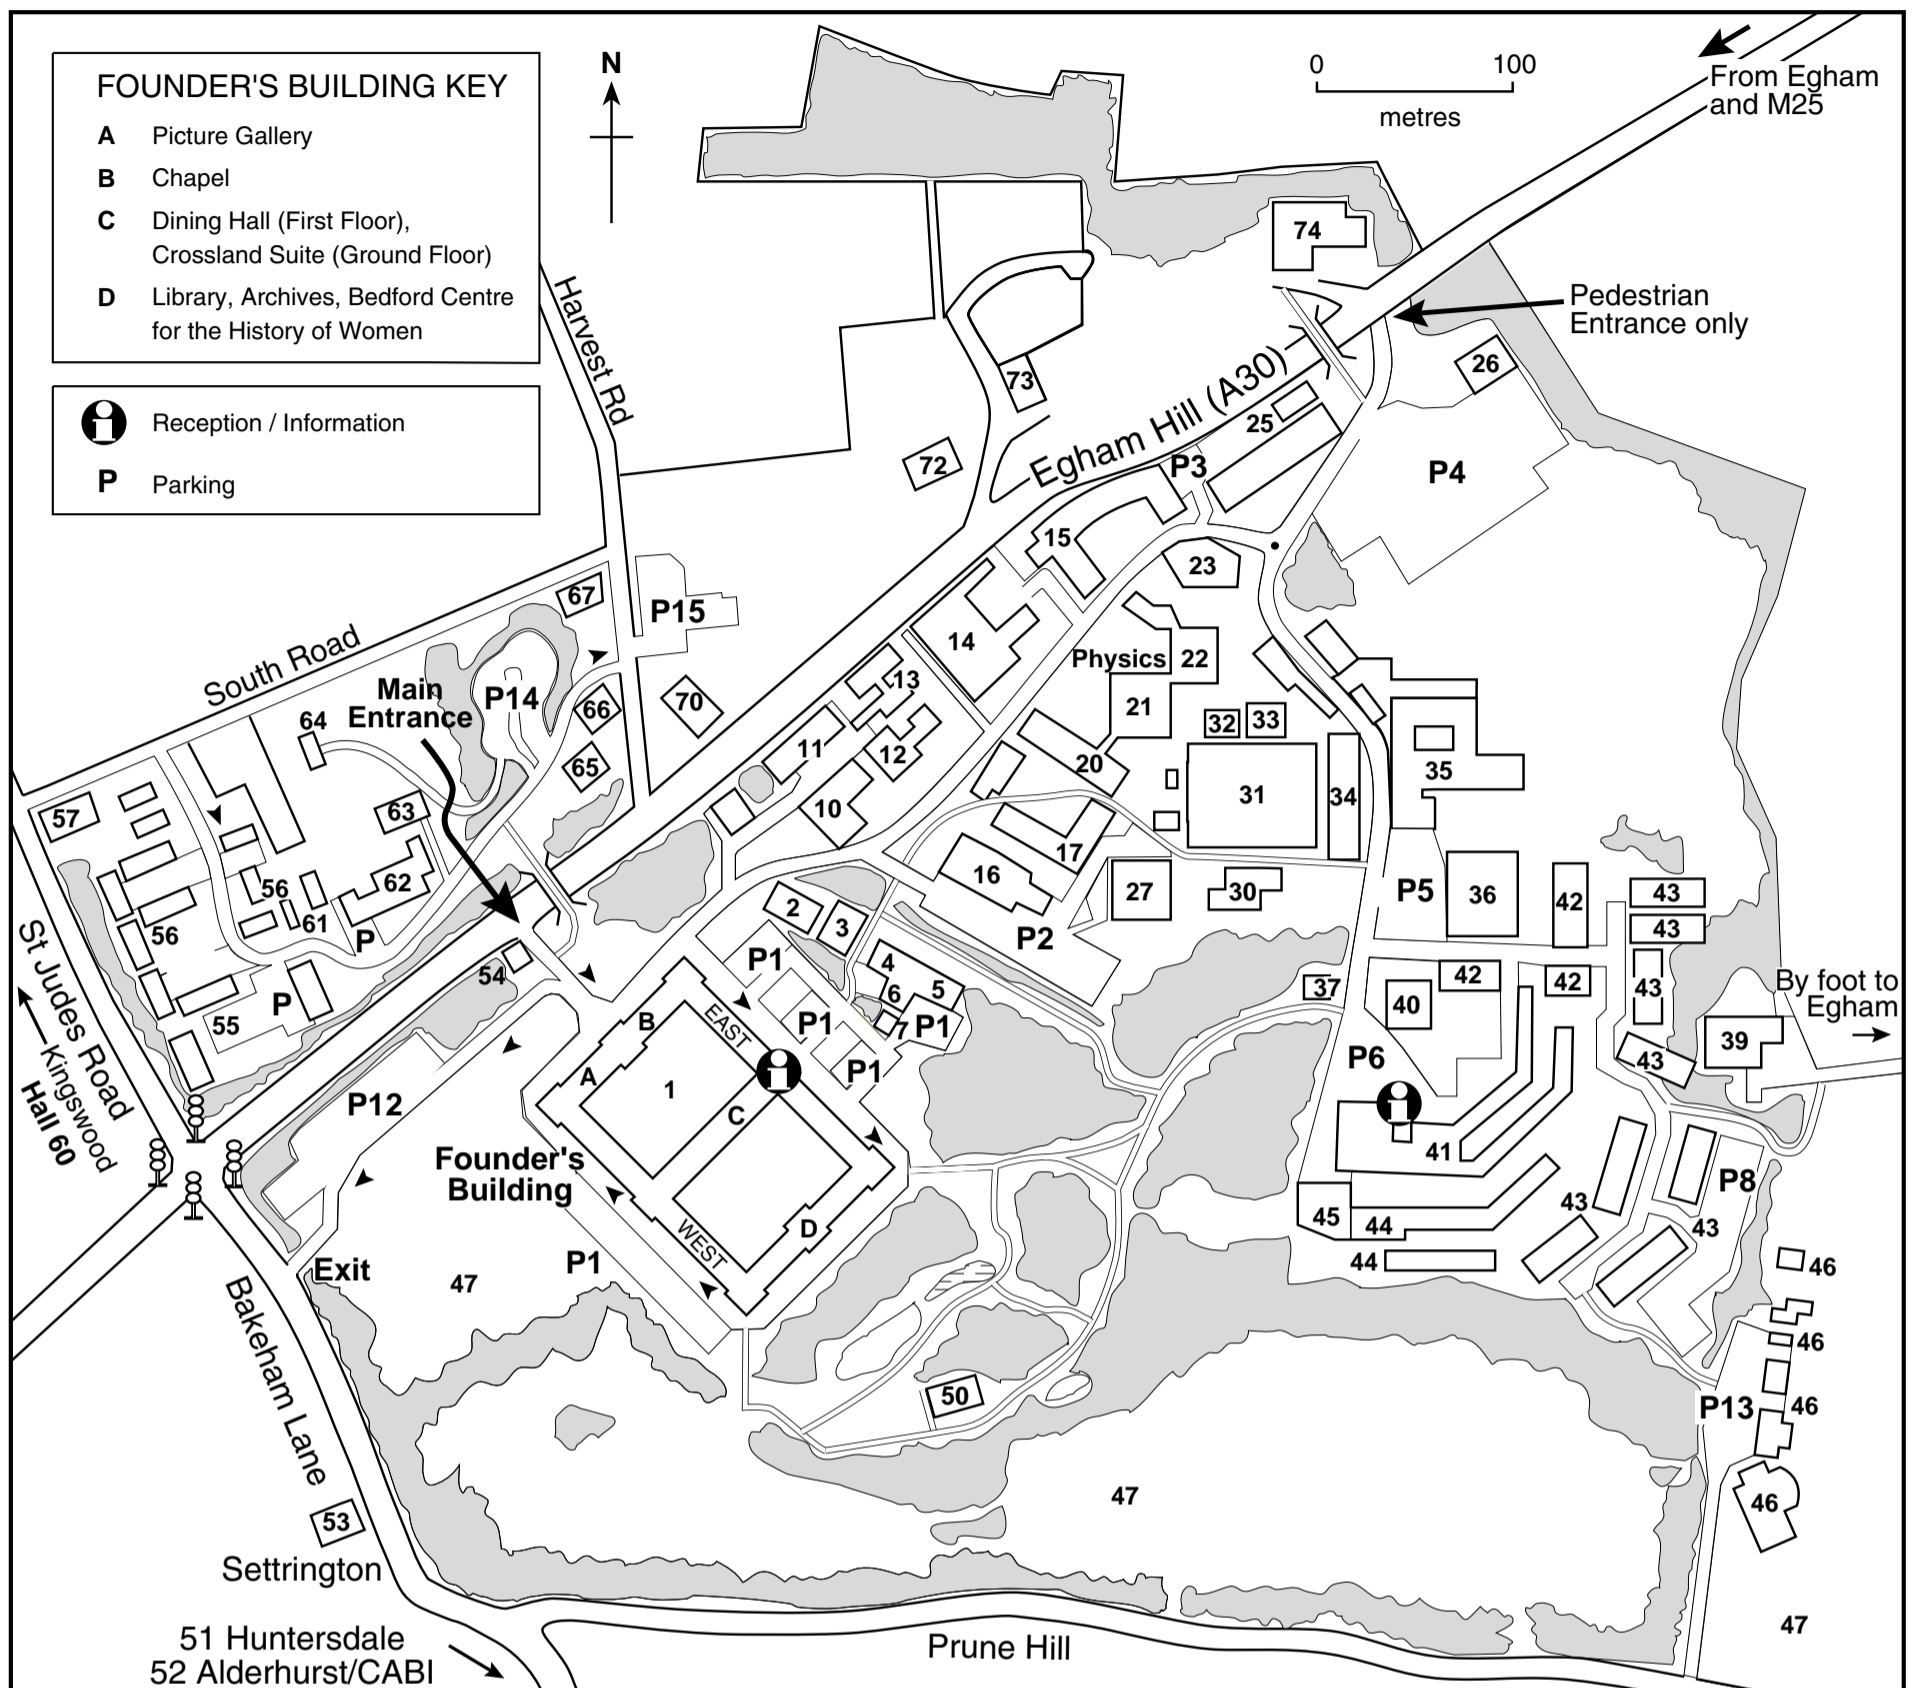

Campus Plan

- FOUNDER'S BUILDING KEY**
- A Picture Gallery
 - B Chapel
 - C Dining Hall (First Floor), Crossland Suite (Ground Floor)
 - D Library, Archives, Bedford Centre for the History of Women
- Reception / Information
 - P** Parking

- | | | |
|---|---|---|
| 1 Founder's (Crosslands Suite) | 20 Horton Building (LTI & LT2) (Social Policy & Social Science) | 40 Williamson Hall |
| 2 Lecture Rooms A & B | 21 Tolansky (Physics) | 41 Athlone Hall & Reception |
| 3 Estates Office | 21, 22 Particle Physics Masterclass | 42 Reid Hall |
| 4 Waterstone's Bookshop | 22 Wilson (Physics) | 43 Runnymede Hall |
| 5 Laundry, Muslim Prayer Room | 23 Students' Union & Tommy's Bar | 44 Cameron Hall |
| 6 College Shop | 24 Orchard Building (Drama) | 45 Holloways & Stumble Inn |
| 7 Natwest Bank | 25 Noh Theatre (Drama) | 46/7 Sports Halls and Fields |
| 10 Computer Centre | 26 Estates Workshop | 50 Swimming Pool Lecture Hall |
| 11 Williams Building (Media Arts) | 27 Bedford Library | 55 Highfield Court |
| 12 Moore Building (Management, Media Arts) | 30 Bourne Annex (Psychology) | 56 Penrose Court |
| 13 Moore Annex (Management) | 31 Bourne Laboratory (Biochemistry, Biology, Chemistry) | 57 Highfield Close |
| 14 Boiler House | 32/3 Munro Fox Lecture Room & Laboratory (Geography) | 62 Wetton's Terrace (Music) |
| 15 International Building (English, European Studies, French, German, Hispanic Studies, Italian & Cafe Jules) | 34 Wolfson Laboratory (Biochemistry, Psychology) | 63 Wetton's Annex |
| 16 Arts Building (Social & Political Science, CEMS) | 35 Queen's Building (Geography, Geology) | 64 Orchard Cottage, Little Echoes Nursery |
| 17 McCrea Building (Classics, Computer Science, History, Mathematics) | 36 Queen's Annex (Geography, Geology) | 65 Woodlands (Music) |
| | 37 Electron Microscopy Unit | 70 Elm Lodge |
| | | 72 Beeches |
| | | 73 Chestnuts |
| | | 74 Sutherland House (Drama & Theatre) |